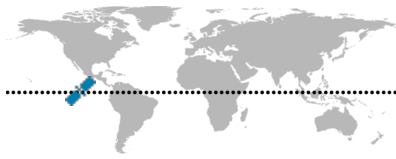

# AMC-21 125°W

Orbital location

**SES**<sup>▲</sup>  
your satellite company

**Coverage**  
North America

Caribbean Ku-band beam

○ EIRP ● Elevation angle

North America Ku-band beam

○ EIRP ● Elevation angle

The all Ku-band satellite provides coverage to all 50 states, Gulf of Mexico, Central America and the Caribbean. In addition to enabling broadcasting services, it also supports maritime communications.

**Launch date**

14 August 2008

**Launch vehicle**

Ariane 5E

**Design life**

16 years

**Satellite manufacturer**

Thales Alenia Space