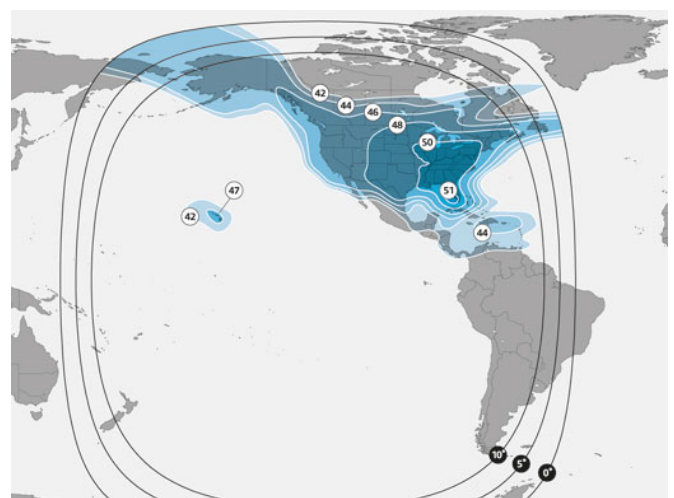

# AMC-21 125°W

Orbital location

**SES**<sup>▲</sup>  
your satellite company

**Coverage**  
North America

Caribbean Ku-band beam

○ EIRP ● Elevation angle

North America Ku-band beam

○ EIRP ● Elevation angle

The all Ku-band satellite provides coverage to all 50 states, Gulf of Mexico, Central America and the Caribbean. In addition to enabling broadcasting services, it also supports maritime communications.

**Launch date**

14 August 2008

**Launch vehicle**

Ariane 5E

**Design life**

16 years

**Satellite manufacturer**

Thales Alenia Space

**Polarisation**

Ku-band: Linear

**Total transponders**

Ku-band: 24  
(36 MHz equivalent)