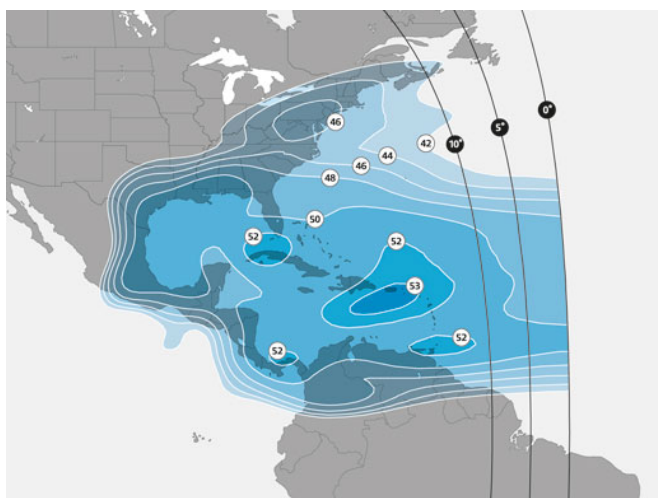

# AMC-21 125°W

Orbital location

**SES**<sup>▲</sup>  
your satellite company

**Coverage**  
North America

Caribbean Ku-band beam

○ EIRP ● Elevation angle

North America Ku-band beam

○ EIRP ● Elevation angle

The all Ku-band satellite provides coverage to all 50 states, Gulf of Mexico, Central America and the Caribbean. In addition to enabling broadcasting services, it also supports maritime communications.

**Polarisation**

Ku-band: Linear

**Total transponders**

Ku-band: 24  
(36 MHz equivalent)